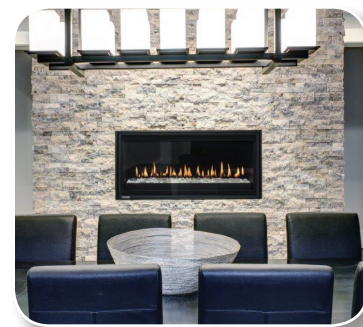

PL52

Fireplace Framing Dimensions

Height	Width	Depth
43 3/4"	52"	24 1/2"

SOME BRANDS ARE ONLY AVAILABLE IN SELECTED AREAS, SEE MAP ON PAGE 4 OR CONTACT YOUR REGIONAL SALES MANAGER FOR MORE INFO.

Pricing, model numbers and availability are subject to change without notice. Call for most current information.